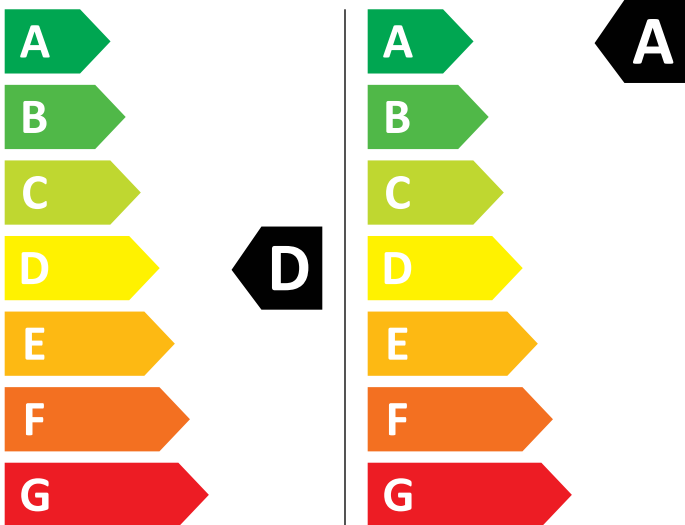

# ENERG

Electrolux

EW7W48580B 914610115

325 kWh/100

47 kWh/100

5,0 kg

8,0 kg

65 L