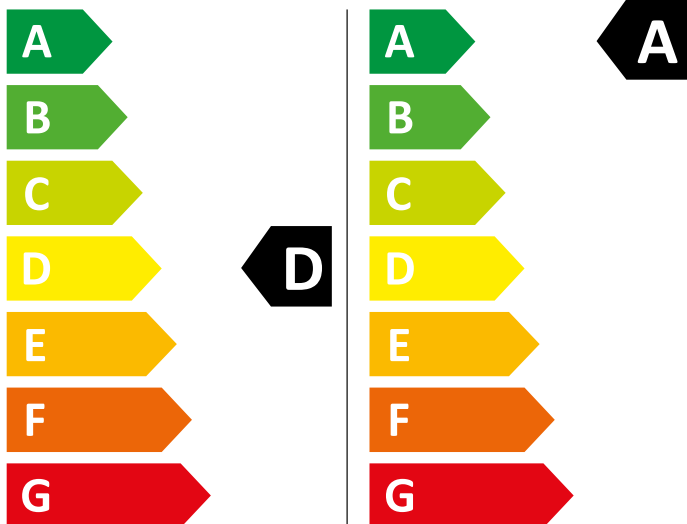

ENERG

WHIRLPOOL

FFWDB 864369 BV SPT

307 kWh/100

47 kWh/100

6,0 kg

8,0 kg

65 L